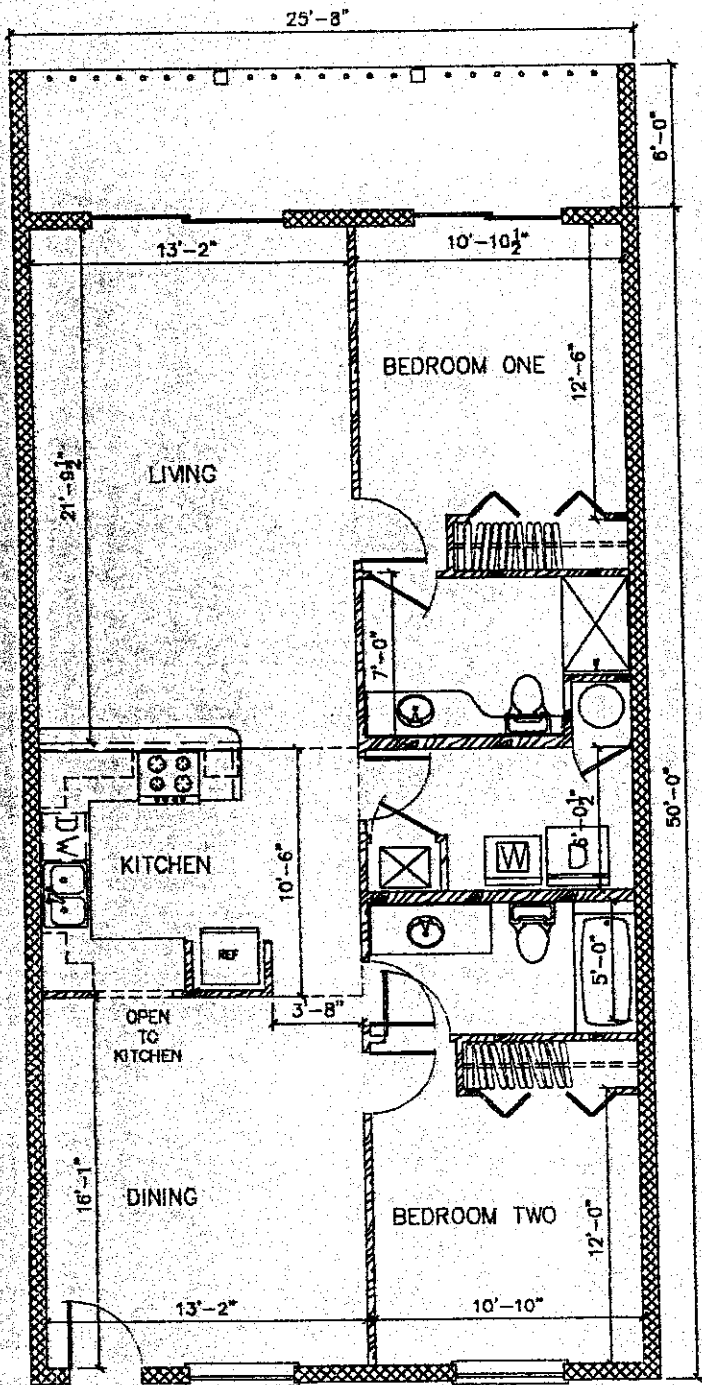

Sun Lake

THREE BEDROOM / THREE BATH END UNIT
1540 SQUARE FEET

PLAN

Sun Lake Condominium

TWO BEDROOM / TWO BATH INTERIOR UNIT
PLAN 1250 SQUARE FEET

THREE BEDROOM / TWO BATH INTERIOR UNIT
PLAN 1484 SQUARE FEET