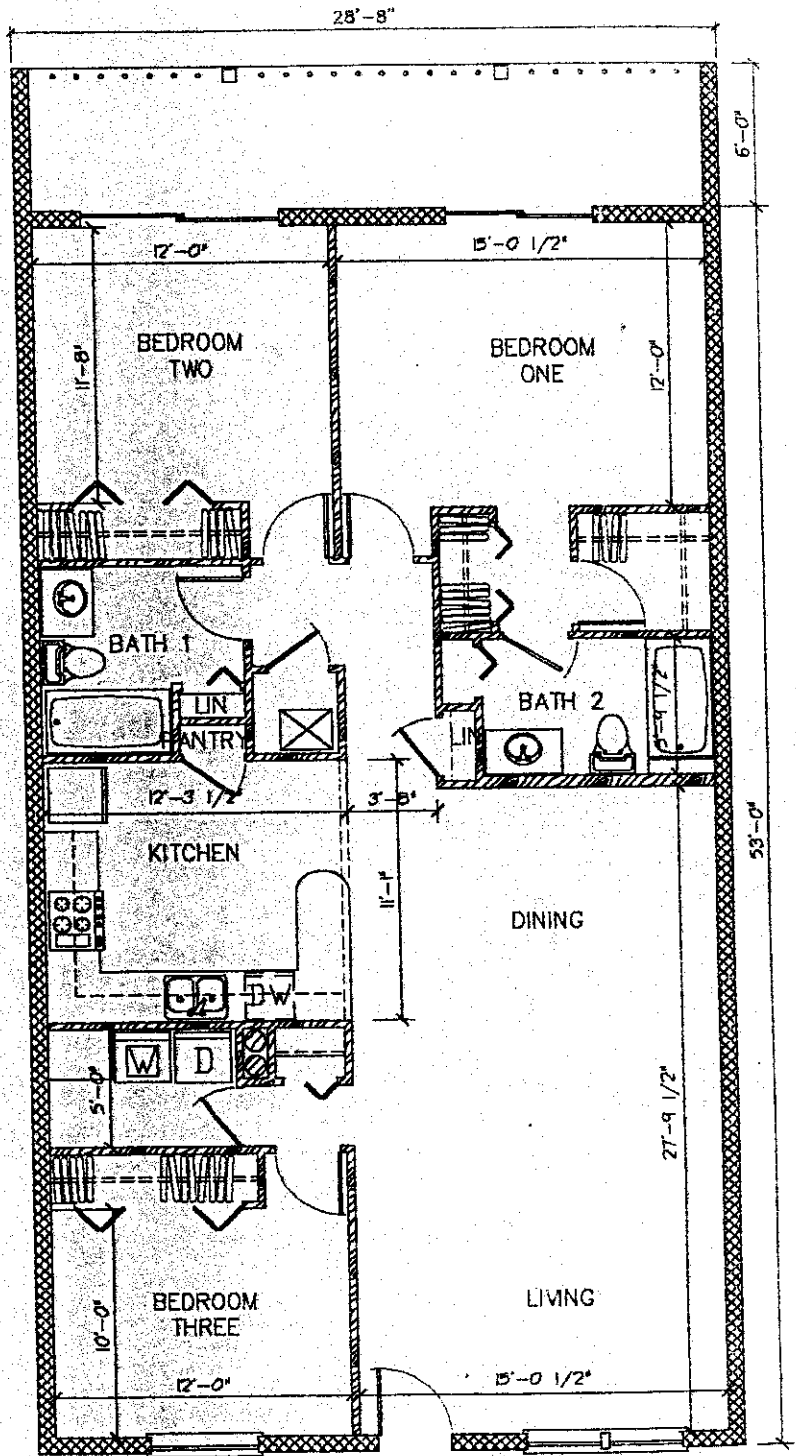

Sun Lake

THREE BEDROOM / THREE BATH END UNIT
1540 SQUARE FEET

PLAN

Sun Lake Condominium

TWO BEDROOM / TWO BATH INTERIOR UNIT
PLAN 1250 SQUARE FEET

THREE BEDROOM / TWO BATH INTERIOR UNIT
PLAN 1484 SQUARE FEET