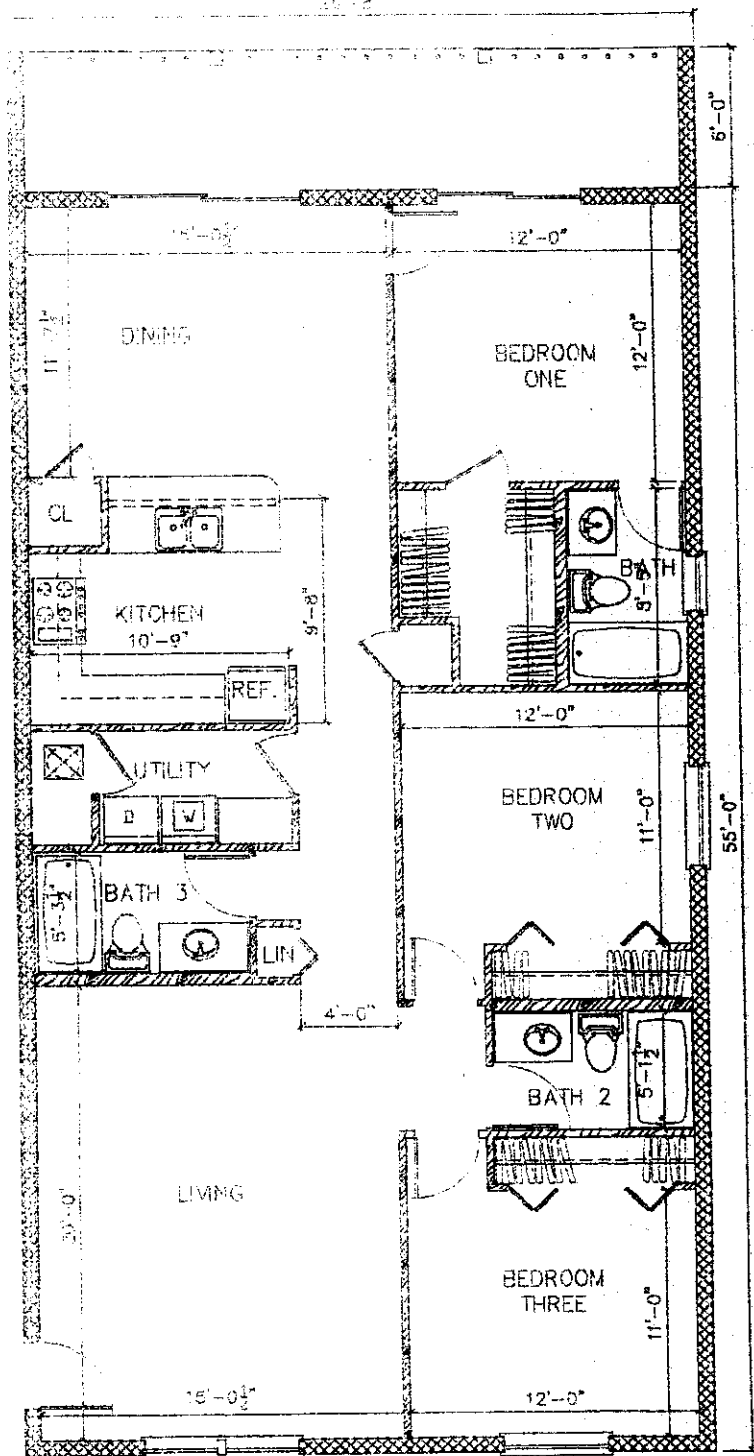

Sun Lake

THREE BEDROOM / THREE BATH END UNIT
1540 SQUARE FEET

PLAN

Sun Lake Condominium

TWO BEDROOM / TWO BATH INTERIOR UNIT
PLAN 1250 SQUARE FEET

THREE BEDROOM / TWO BATH INTERIOR UNIT
PLAN 1484 SQUARE FEET